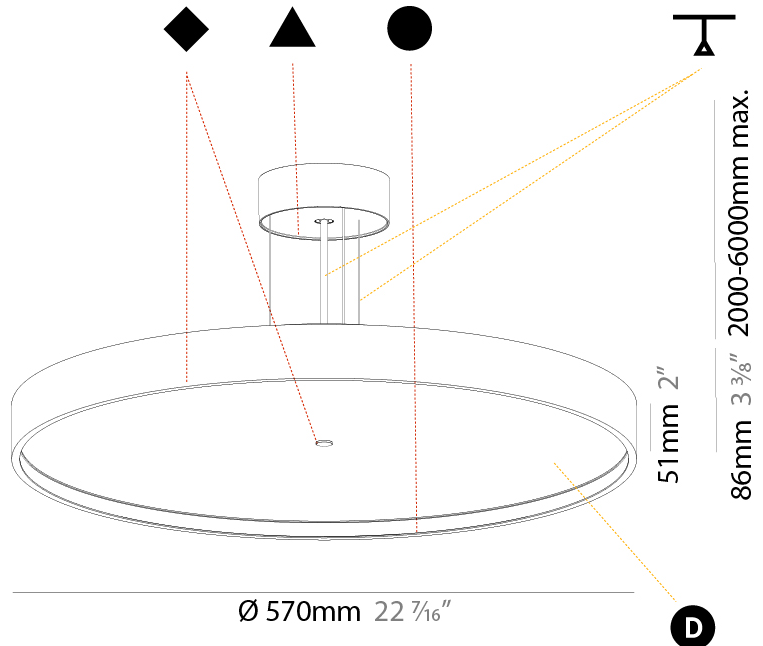

GENERAL

Series: Sign Diva
Subseries: Sign Diva Korona
Brand: Prolicht
Division: Architectural
Mounting Type: Suspension
Mounting Location: Ceiling
Subcategory: Pendant

PHYSICAL

Shape: Round
Diameter (mm): 570
Diameter (in): 22 7/16
Height (mm): 86
Height (in): 3 3/8
Light Distribution: Direct
Weight (kg): 8.067
Weight (lbs): 17.78
Diffuser: PMMA - Opal / Micro-Prism / Sparkling Secret / Vintage Industrial
Fixture Finish: SSR / BKV / CWI / CRY / HAB / UFT / ITA / RUA / FTG / MYG / LOD / PUS / FRO / FUP / KIA / POP / BLS / SPG / MEY / GOH / GUM / CHC / COM / ABZ / JAG / OBR / MOS / ROR
Fixture Material: Extruded Aluminum / Steel
Cable Details: 2,000mm/78 3/4" or 6,000mm/236 1/4" Transparent Cable

ELECTRICAL

Lamp Type: LED (Zhaga Standard)
Input Wattage (W): 49
Total Output Wattage (W): 46.9
Dimming: Tri-Mode (Non-Dimming and Phase Dimming (120Vac only) and 0-10V Dimming)
Driver Included: Yes
Driver Location: Integrated
Driver Type: Constant Current - Universal
Driver Class: Class 2
Input Voltage (V): 120 - 277
Constant Current (MA): 350

LED

Color Temperature (°K): 2700 / 3000 / 3500 / 4000
Max. Delivered Lumen (lm): 4978 / 5337 / 5384 / 5494
Nominal Lumen (lm): 6199 / 6646 / 6705 / 6842
CRI: >90 CRI
Lamp Life (hrs): 50000

OPTICAL

RATINGS AND CERTIFICATIONS

Certified By: Certified for North American Standards
IP rating: IP20

A